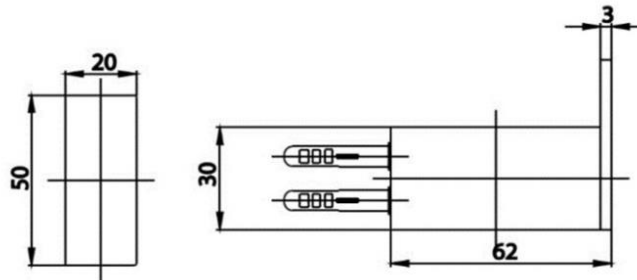

Brand : COTTO, Thailand  
Name : Hook  
Item Code : CT0271(HM)

Designer :  
Color / Finish: Chrome plated  
Dimensions : 62 x 50 x 20 mm

Product info:

- Hook

Model : CT0271(HM)

Unit : mm.

Flushing of pipe must be done before fittings are installed. Failure to do so voids the warranty.